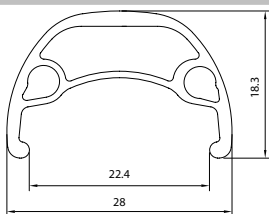

ROCKET V.2

Black matt anod.	29" x 32H, 27.5" x 32H, 26" x 32H
Turquoise matt anod.	29" x 32H, 27.5" x 32H, 26" x 32H
Red matt anod.	29" x 32H, 27.5" x 32H, 26" x 32H
Green matt anod.	29" x 32H, 27.5" x 32H, 26" x 32H
Violet matt anod.	29" x 32H, 27.5" x 32H, 26" x 32H