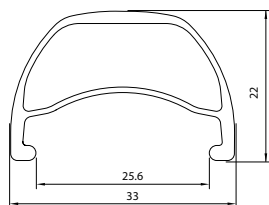

SHIELD

Red Devil	27.5" x 32H, 27.5" x 36H, 26" x 32H, 26" x 36H
Miami vice	27.5" x 32H, 27.5" x 36H, 26" x 32H, 26" x 36H
Black matt anod.	27.5" x 32H, 27.5" x 36H, 26" x 32H, 26" x 36H, 24" x 32H, 24" x 36H
Turquoise matt anod.	27.5" x 32H, 27.5" x 36H, 26" x 32H, 26" x 36H, 24" x 36H
Red matt anod.	27.5" x 32H, 27.5" x 36H, 26" x 32H, 26" x 36H, 24" x 36H
Green matt anod.	27.5" x 32H, 27.5" x 36H, 26" x 32H, 26" x 36H
Violet matt anod.	27.5" x 32H, 27.5" x 36H, 26" x 32H, 26" x 36H