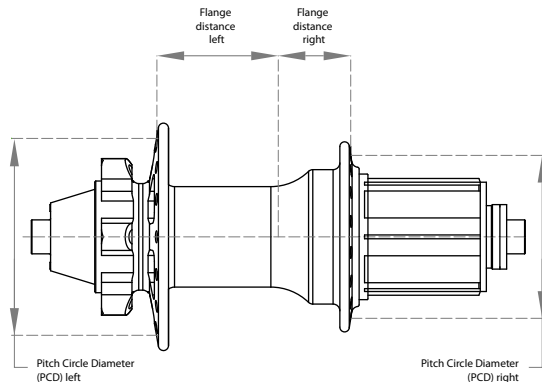

Wheel	Application	Hub size (mm)	PCD left (mm)	PCD right (mm)	Flange distance left (mm)	Flange distance right (mm)
-------	-------------	---------------	---------------	----------------	---------------------------	----------------------------

PRO SERIES

Revolt Pro Singlespeed	Rear	Dirt/Street/Slopestyle	135x10	58	58	34	38
Revolt Pro Cassette 150x12	Rear	Freeride/Downhill	150x12/ *157x12	58	58	42	26.5
Revolt Pro Cassette 135/142x12	Rear	Freeride/Enduro/ All Mountain	135x12/ 142x12	58	58	34	20
Revolt Pro Cassette 135x10	Rear	Freeride/Enduro/ All Mountain	135x10	58	58	34	20
Revolt Pro Disc 20	Front	Freeride/Downhill	110x20	58	45	22.5	34.5
Revolt Pro Disc 15	Front	Freeride/Enduro/ All Mountain	100x15	58	45	22	36.5

STANDARD SERIES

Revolt Singlespeed	Rear	Dirt/Street/Slopestyle	135x10	58	58	34	36
Revolt Cassette 150x12	Rear	Freeride/Downhill	150x12/ **157x12	58	58	43	28
Revolt Cassette 135x12	Rear	Freeride/Enduro/ All Mountain	135x12/ **142x12	58	58	34	20
Revolt Cassette 135x10	Rear	Freeride/Enduro/ All Mountain	135x10	58	58	34	20
Vee-One	Rear	Trail/XC	135x10	58	49	34.5	21
Revolt Non Disc 20	Front	Dirt/Street/Slopestyle	110x20	47	47	36.2	36.2
Revolt Disc 20	Front	Freeride/Downhill	110x20	58	58	21.5	34.5
Vee-Two	Front	Trail/XC	100x10	58	45	22	36.5

* 157x12mm size is available for this hub after purchasing separate set of cones for 157/142mm standard

** 142x12mm and 157x12mm sizes are available for this hub after purchasing separate set of cones for 157/142mm standard