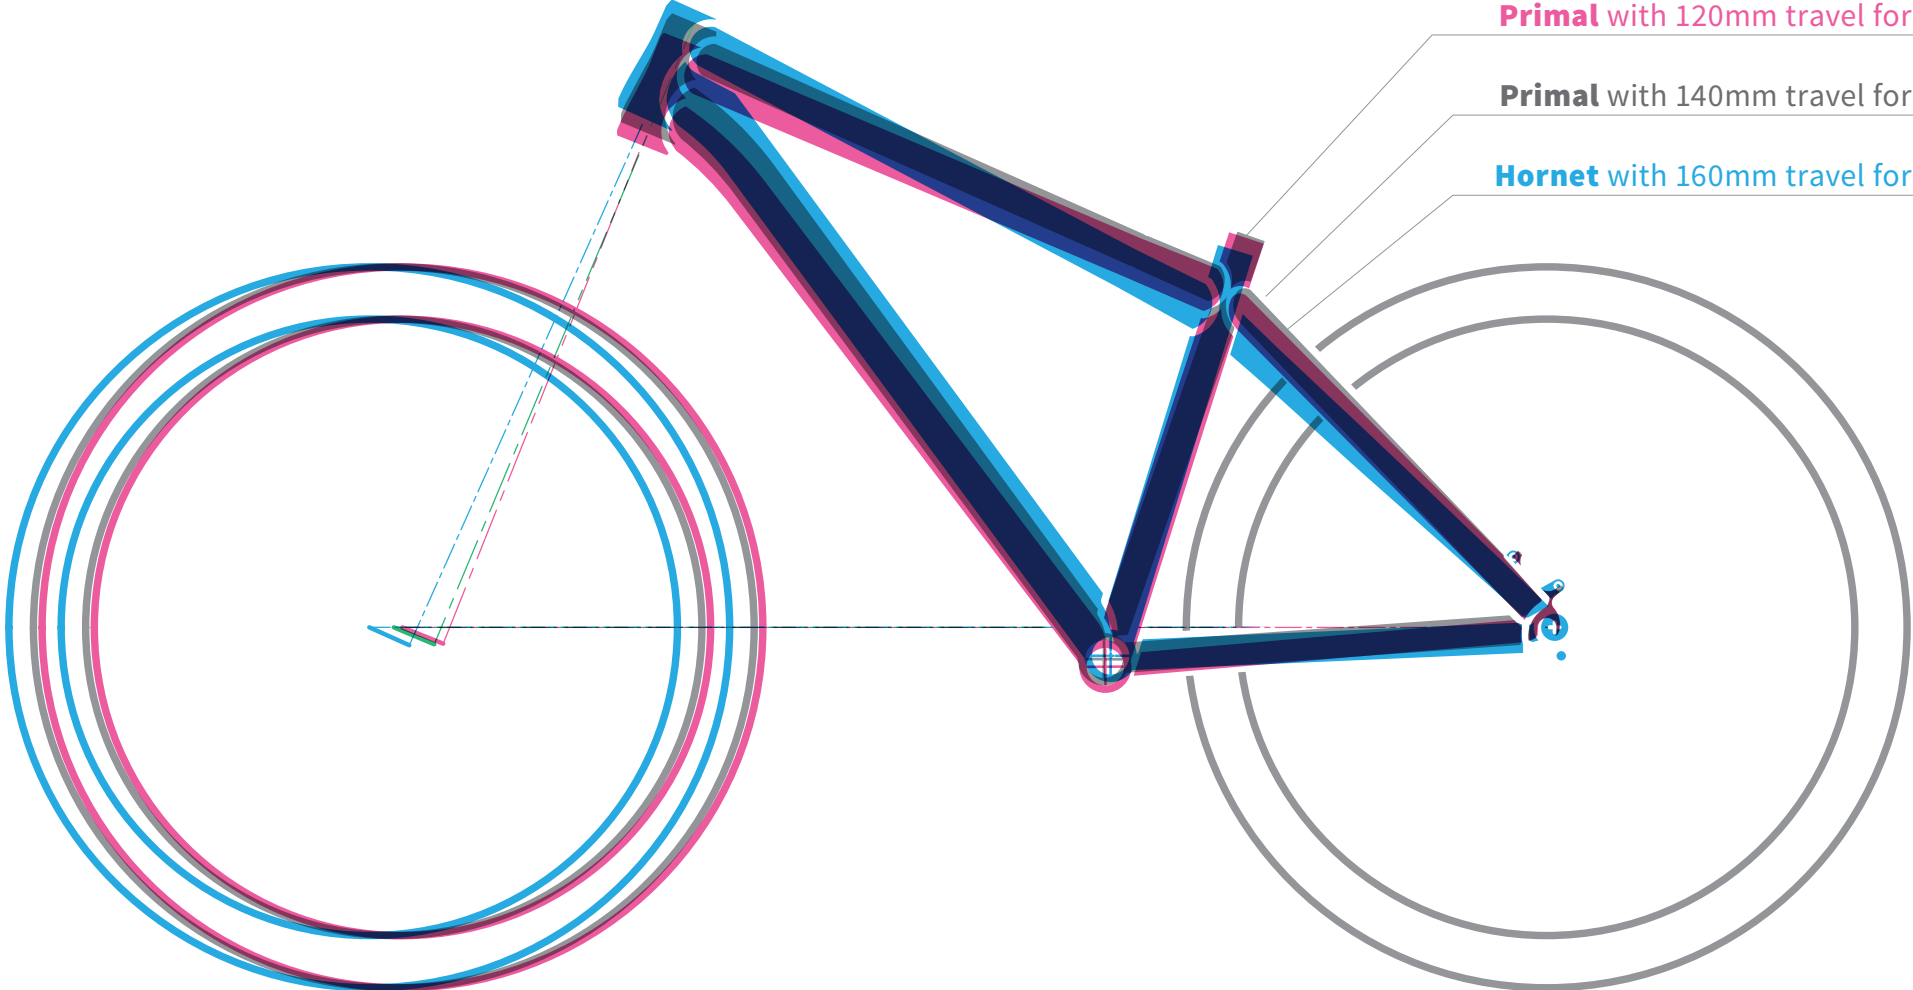

**Geometry of Primal and Hornet frames**

with 27.5" wheels

**Primal** with 120mm travel fork

**Primal** with 140mm travel fork

**Hornet** with 160mm travel fork