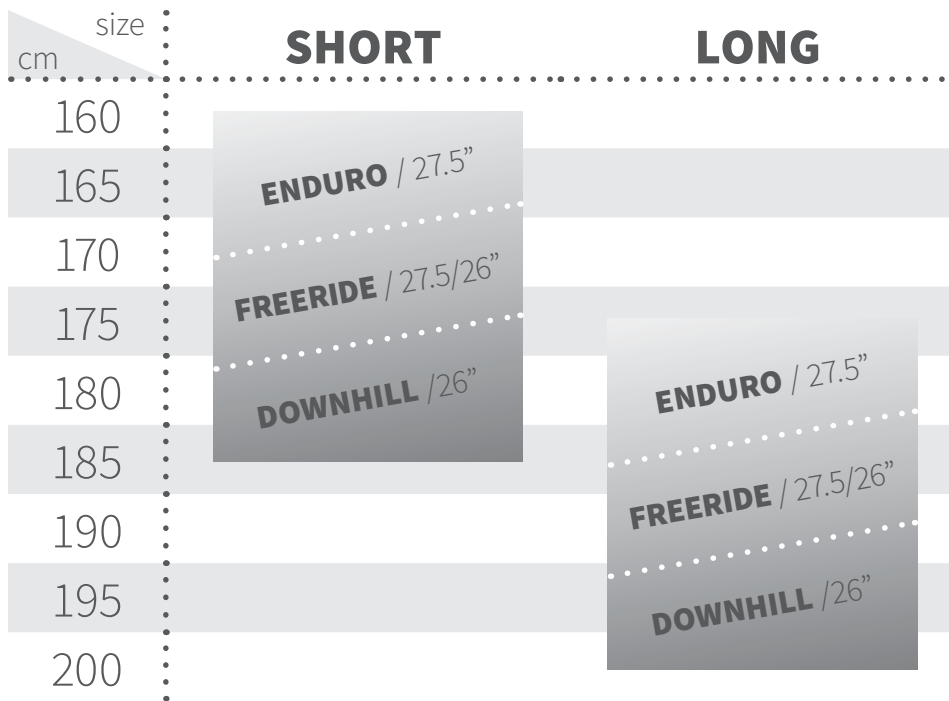

# DARTMOOR WISH (27.5"/26") FRAME FITTING

depending on rider's height and riding style

[dartmoor-bikes.com](http://dartmoor-bikes.com)

#rideyourway