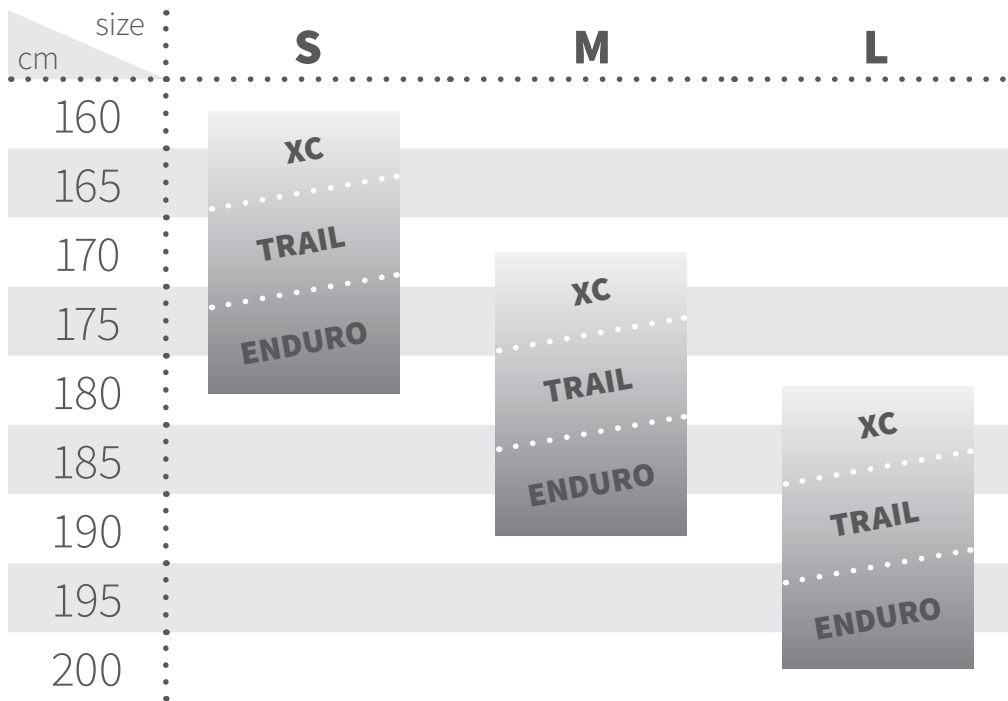

DARTMOOR PRIMAL PLUS ^(27.5"/29") FRAME FITTING

depending on rider's height and riding style

dartmoor-bikes.com

#rideyourway