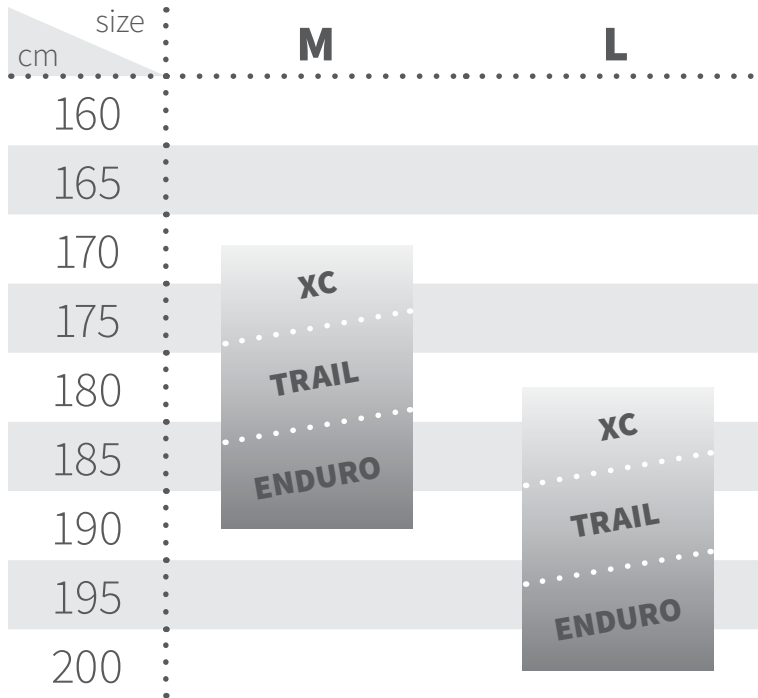

DARTMOOR PRIMAL 29^(29") FRAME FITTING

depending on rider's height and riding style

dartmoor-bikes.com

#rideyourway