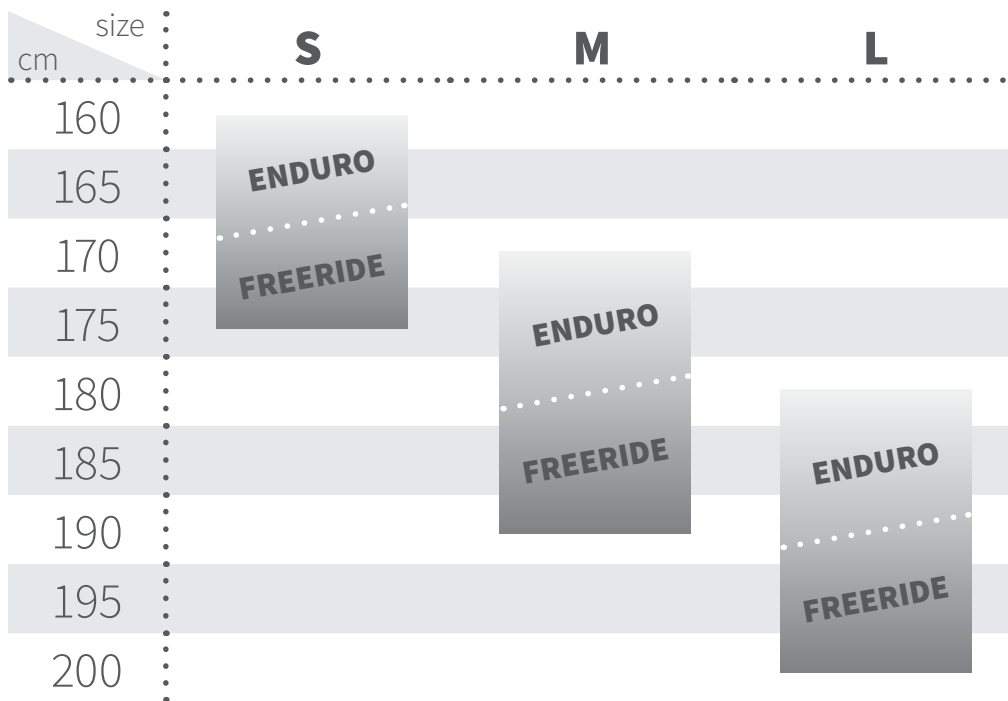

DARTMOOR HORNET 2017 (27.5"/27.5"+) FRAME FITTING

depending on rider's height and riding style

dartmoor-bikes.com

#rideyourway