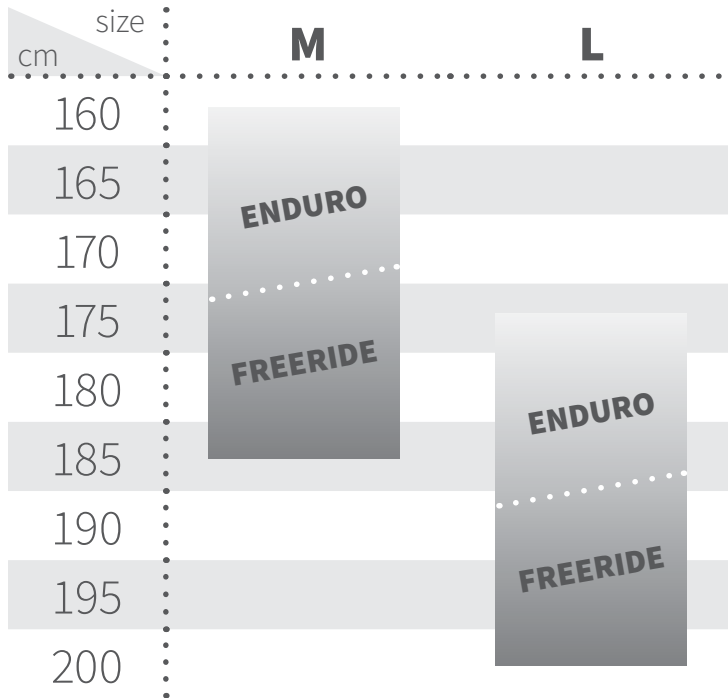

# DARTMOOR HORNET 2014-2016 (27.5"/26") FRAME FITTING

depending on rider's height and riding style

[dartmoor-bikes.com](http://dartmoor-bikes.com)

#rideyourway