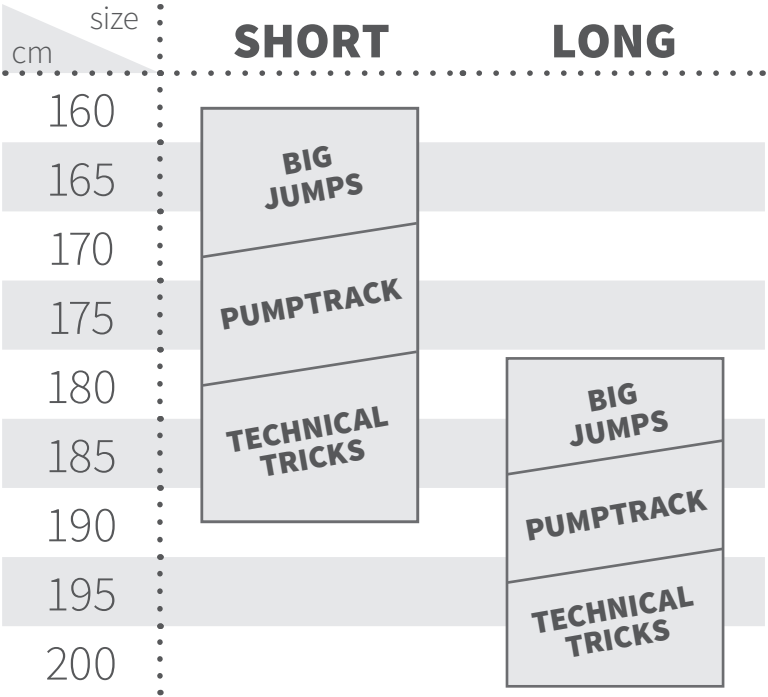

DARTMOOR TWO6PLAYER FRAME FITTING*

dartmoor-bikes.com

* depending on rider's height and riding style

#RIDEYOURWAY