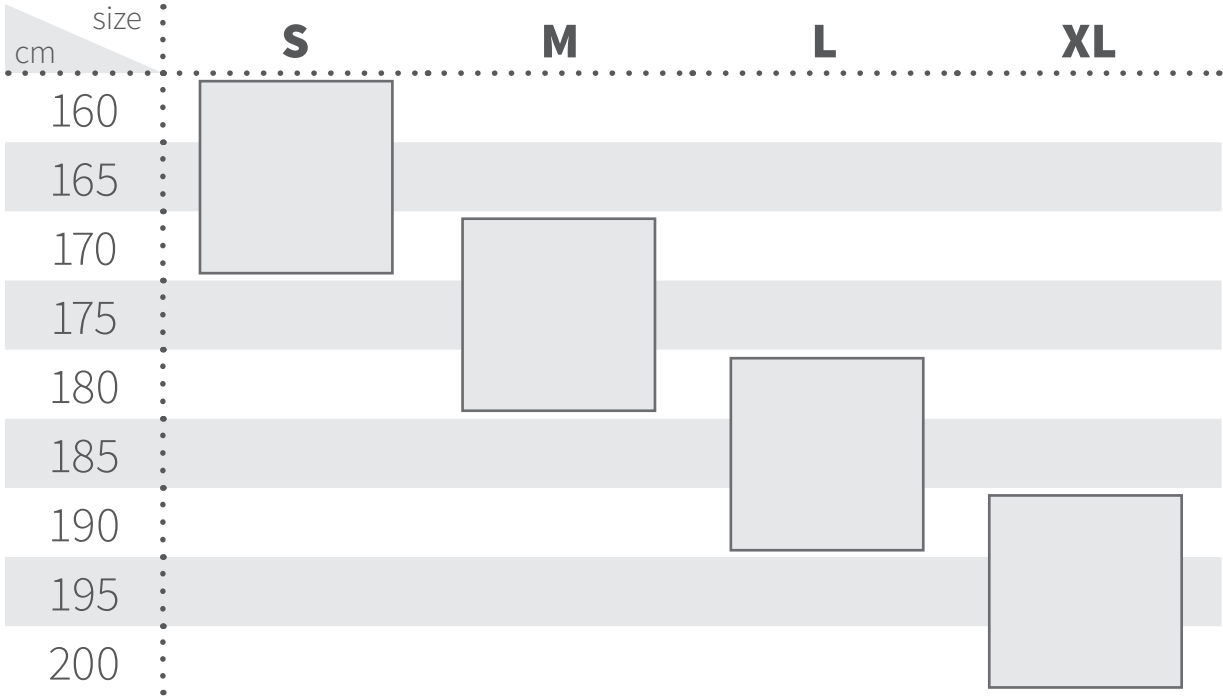

DARTMOOR PRIMAL 27.5 FRAME FITTING*

dartmoor-bikes.com

* depending on rider's height

#RIDEYOURWAY