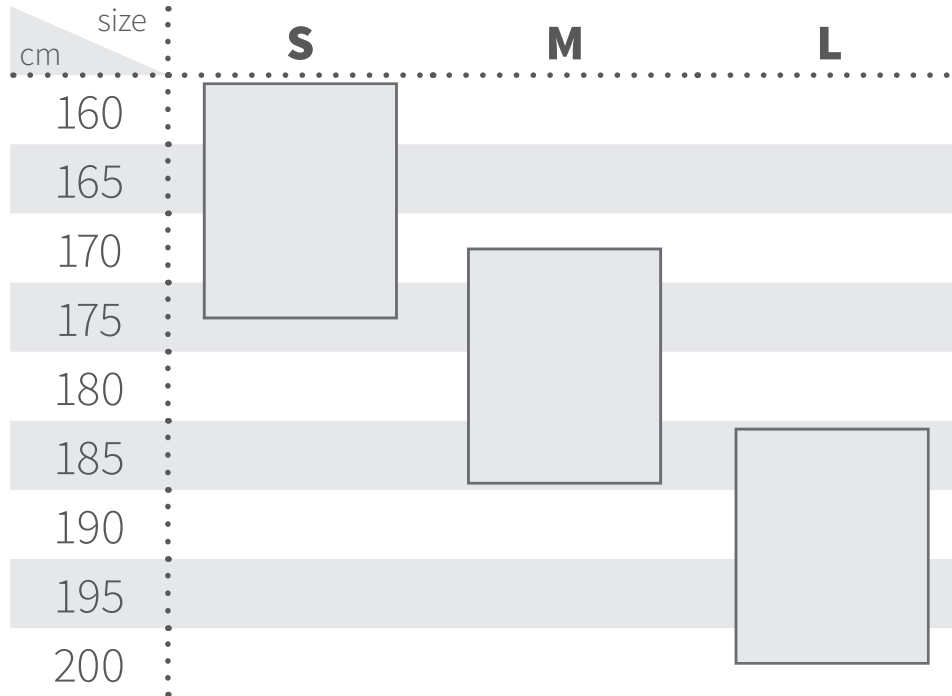

# DARTMOOR HORNET FRAME FITTING\*

dartmoor-bikes.com

\* depending on rider's height

**#RIDEYOURWAY**