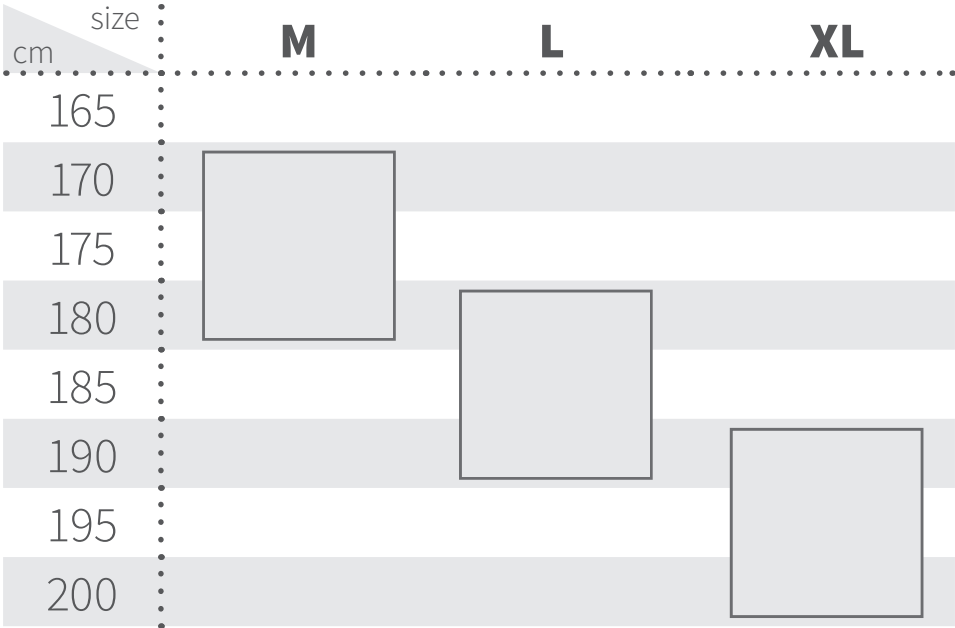

DARTMOOR BLUEBIRD 29

dartmoor-bikes.com

FRAME FITTING*

* depending on rider's height

#RIDEYOURWAY