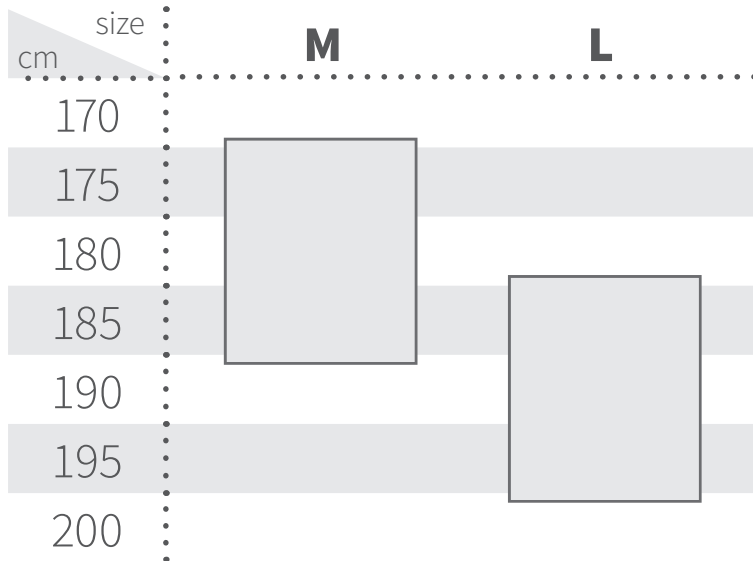

DARTMOOR BLACKBIRD 29

FRAME FITTING*

dartmoor-bikes.com

* depending on rider's height

#RIDEYOURWAY