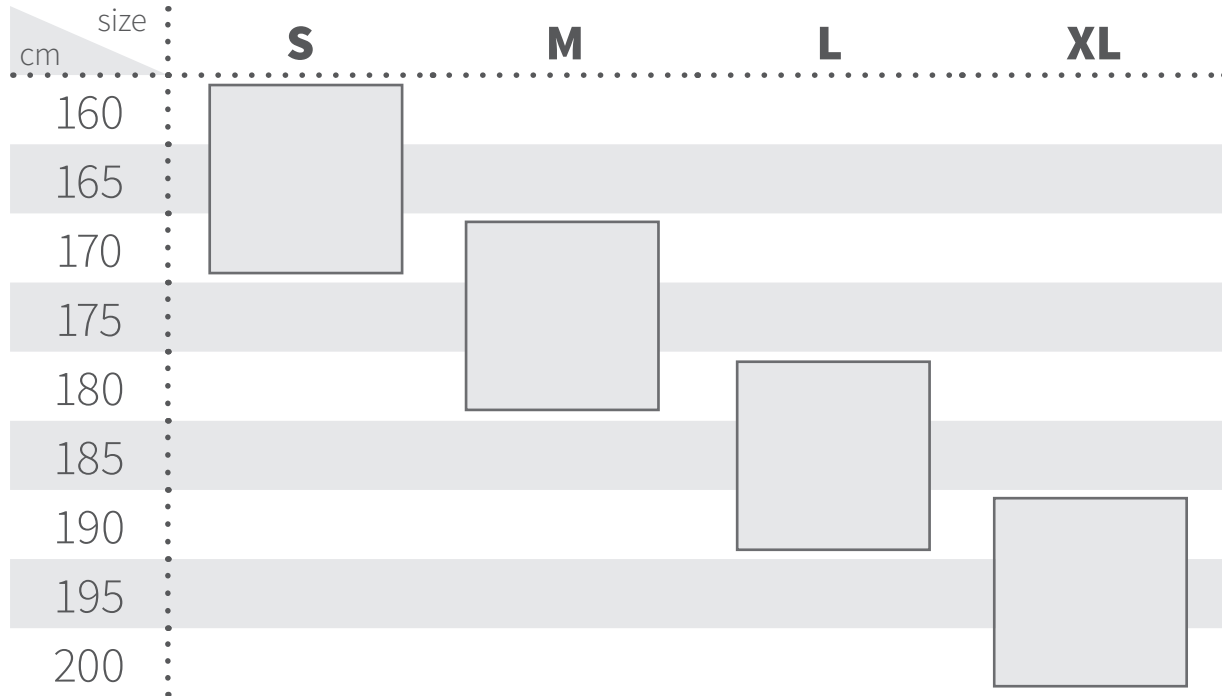

DARTMOOR BLACKBIRD 27.5

dartmoor-bikes.com

FRAME FITTING*

* depending on rider's height

#RIDEYOURWAY