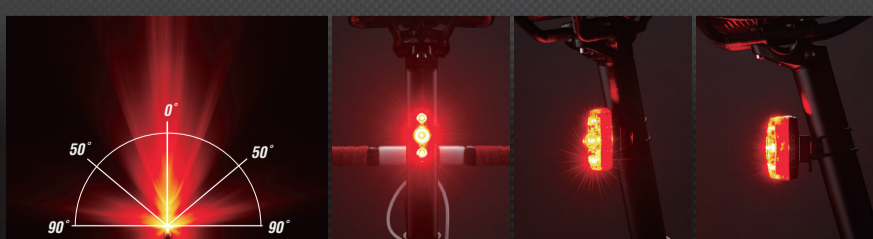

RAPID mini

Li-ion (CHARGE TIME: 2hr)
RAPID: 5hr
GROUP RIDE: 20hr
FLASHING: 30hr
CONSTANT: 3hr
Fits: φ21.5-32mm