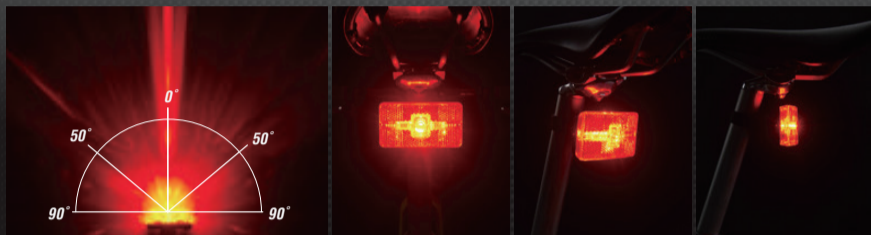

REFLEX AUTO

LR3(AAA)×2
RAPID: 60hr
LONG-LIFE: 120hr
PULSE: 30hr
FLASHING: 100hr
CONSTANT: 30hr
Fits: ø21.5-31.8mm
Rear rack mount included

-R: RED LED