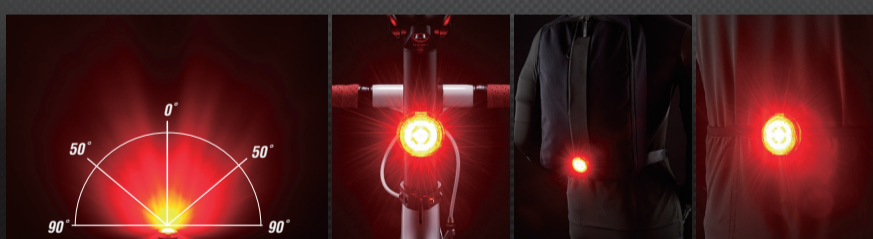

SYNC WEARABLE

Li-poly (CHARGE TIME:2.5hr)
HIGH: 1.5hr
LOW: 18hr
FLASHING: 45hr
RAPID: 16hr
GROUP RIDE: 12hr
DAYTIME HYPERFLASH: 25hr
Clip-on light
Rubber strap bike mount included (fits:φ22-32mm)