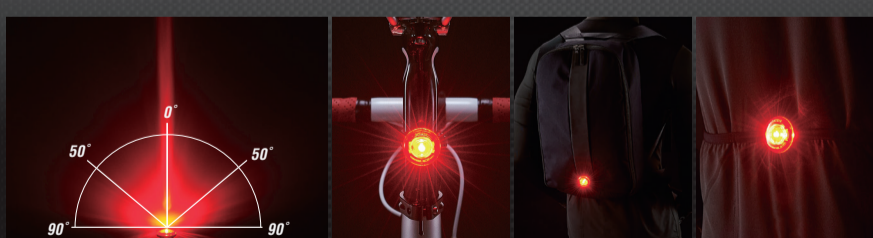

WEARABLE mini

CR2032x1
CONSTANT: 60hr
SLOW FLASHING: 550hr
RAPID FLASHING: 140hr
Clip-on light
Rubber band bike and helmet mounts included