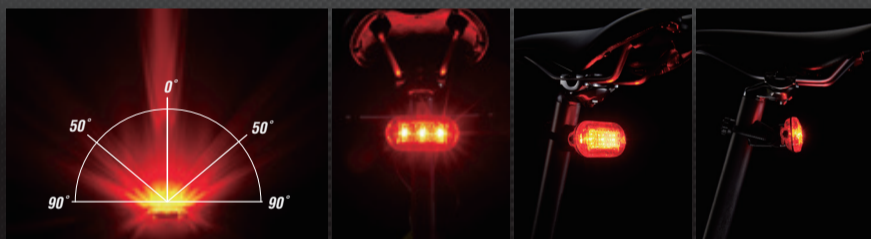

OMNI 3

LR3(AAA)×2
-F:
RAPID: 50hr
FLASHING: 150hr
CONSTANT: 50hr
Fits: ø22.2-32mm
Clothing clip included

-R:
RAPID: 200hr
FLASHING: 150hr
CONSTANT: 100hr
Fits: ø12-32mm
Clothing clip included

-R: RED LED