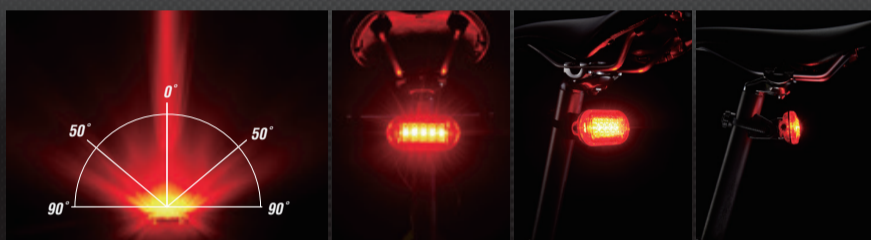

OMNI 5

LR3(AAA)×2
-F:
RAPID: 40hr
FLASHING: 120hr
CONSTANT: 40hr
Fits: ø22.2-32mm
Clothing clip included

-R:
RAPID: 120hr
FLASHING: 90hr
CONSTANT: 60hr
Fits: ø12-32mm
Clothing clip included

-R: RED LED