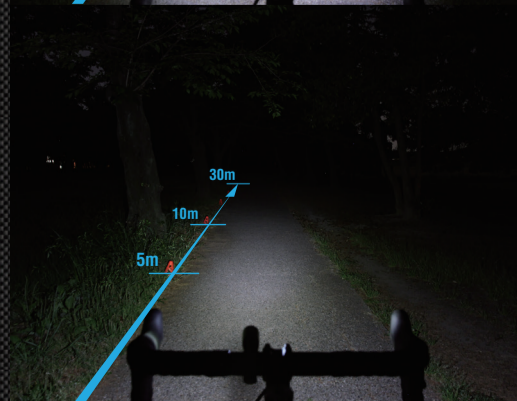

VOLT100XC
BRIGHTNESS: 100 lm / 400 cd 42 g

Li-Ion [CHARGE TIME: 1.5hr]
CONSTANT: 1hr (100 lm)
FLASHING: 5hr (100 lm)