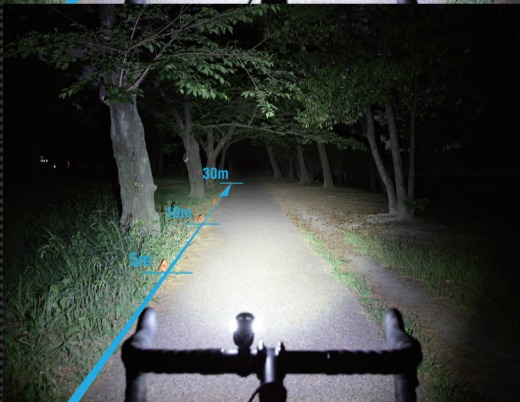

SYNC Core
BRIGHTNESS: 500 lm / 5,000 cd 94g

Li-Ion [CHARGE TIME: 3-6hr]
HIGH: 2hr (500 lm)
MIDDLE: 9hr (150 lm)
LOW: 15hr (100 lm)
DAYTIME HYPERCONSTANT: 18hr (500/100 lm)
FLASHING: 130hr (100 lm)