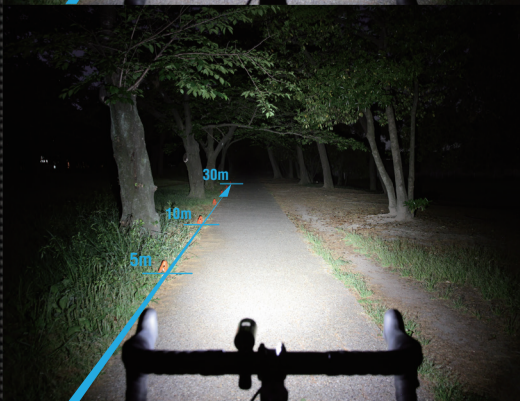

VOLT500XC
BRIGHTNESS: 500 lm / 3,000 cd 95 g

Li-Ion [CHARGE TIME: 6hr]
HIGH: 2hr (500 lm)
LOW: 14.5hr (100 lm)
HYPERCONSTANT: 12hr (500/100 lm)
FLASHING: 120hr (100 lm)